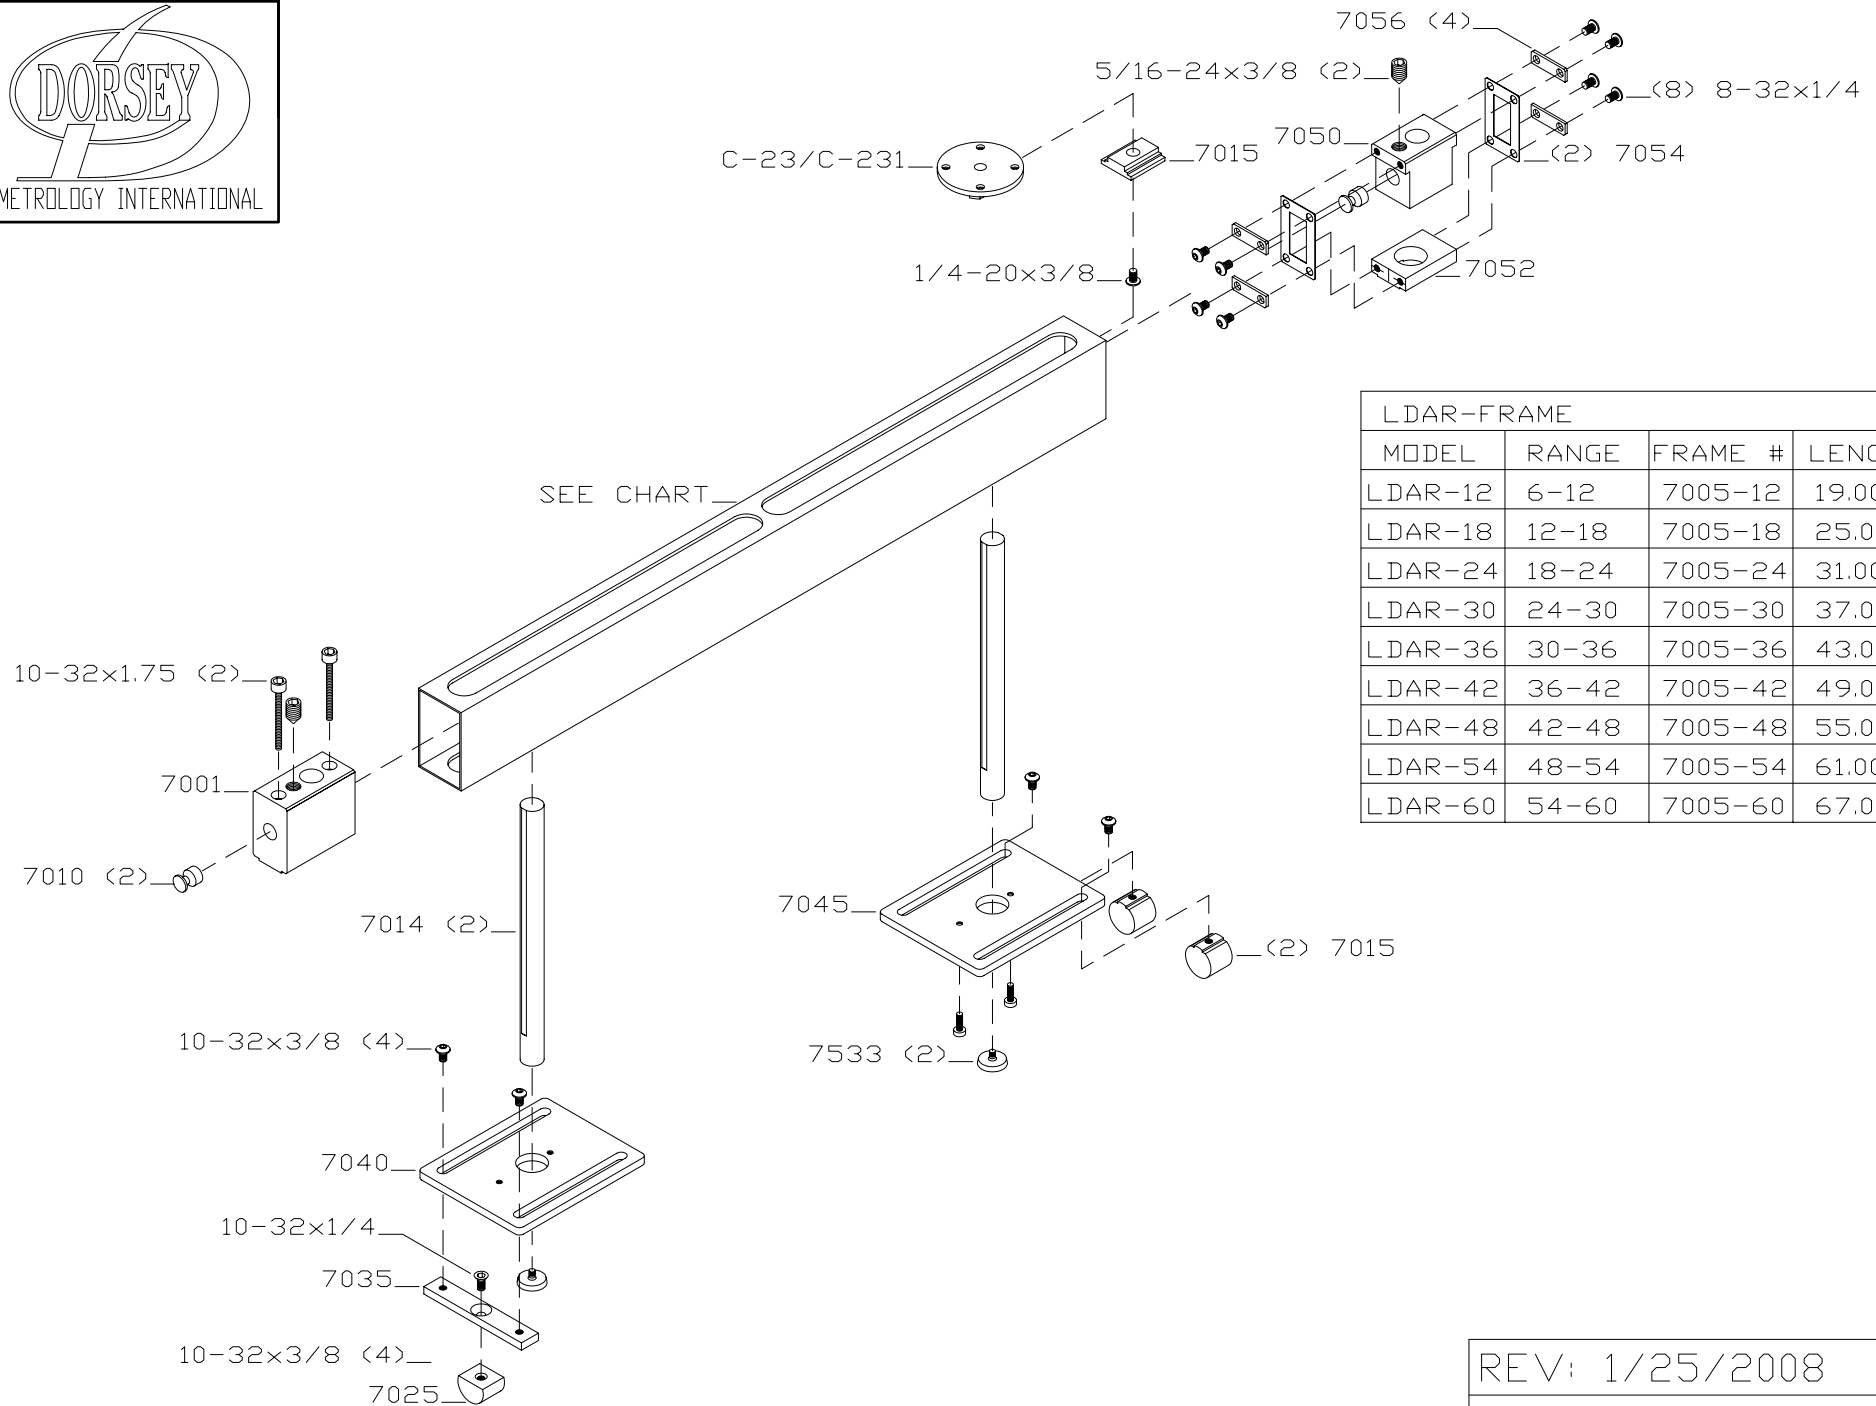

LDAR 48in.

LDAR-FRAME			
MODEL	RANGE	FRAME #	LENGTH
LDAR-12	6-12	7005-12	19.00
LDAR-18	12-18	7005-18	25.00
LDAR-24	18-24	7005-24	31.00
LDAR-30	24-30	7005-30	37.00
LDAR-36	30-36	7005-36	43.00
LDAR-42	36-42	7005-42	49.00
LDAR-48	42-48	7005-48	55.00
LDAR-54	48-54	7005-54	61.00
LDAR-60	54-60	7005-60	67.00

REV: 1/25/2008
 FILE:LDAR48in.ASSY.dwg