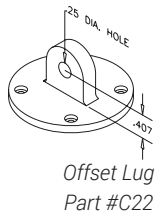

TRADITIONAL DIAL INDICATORS, GROUP 2-CONTINUED

MODEL	2DM005-002mm	2DM012-005mm	2DM5-01mm	2DM10-01mm	2DM25-01mm
Graduation	0.002mm	0.005mm	0.01mm	0.01mm	0.01mm
Total Travel	.5mm	1.25mm	5mm	10mm	25mm
Revolutions	2.5 Rev.	2.5 Rev.	5 Rev.	10 Rev.	25 Rev.
Travel/Rev.	0.200mm	0.50mm	1.0mm	1.0mm	1.0mm

BACK OPTIONS FOR GROUP 2

See page 14 for dial face options, 15 for accessories and contacts

GROUP 1 TRADITIONAL DIAL INDICATORS

MODEL	1DM025-01	1DM050-05	1DM075-05	1DM125-05	1DM250-10	1DM2-01mm
Graduation	.0001"	.0005"	.0005"	.0005"	.001"	0.01mm
Total Travel	.025"	.050"	.075"	.125"	.250"	2.5mm
Revolutions	2.5 Rev.	2.5 Rev.	2.5 Rev.	2.5 Rev.	2.5 Rev.	2.5 Rev.
Travel/Rev.	.010"	.020"	.030"	.050"	.100"	1.0mm