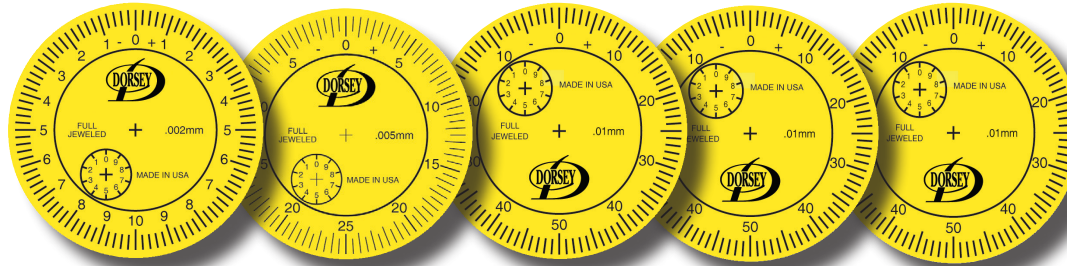

TRADITIONAL DIAL INDICATORS, GROUP 2-CONTINUED

MODEL	2DM005-002mm	2DM012-005mm	2DM5-01mm	2DM10-01mm	2DM25-01mm
Graduation	0.002mm	0.005mm	0.01mm	0.01mm	0.01mm
Total Travel	.5mm	1.25mm	5mm	10mm	25mm
Revolutions	2.5 Rev.	2.5 Rev.	5 Rev.	10 Rev.	25 Rev.
Travel/Rev.	0.200mm	0.50mm	1.0mm	1.0mm	1.0mm

BACK OPTIONS FOR GROUP 2

See page 14 for dial face options, 15 for accessories and contacts

GROUP 1 TRADITIONAL DIAL INDICATORS

MODEL	1DM025-01	1DM050-05	1DM075-05	1DM125-05	1DM250-10	1DM2-01mm
Graduation	.0001"	.0005"	.0005"	.0005"	.001"	0.01mm
Total Travel	.025"	.050"	.075"	.125"	.250"	2.5mm
Revolutions	2.5 Rev.	2.5 Rev.	2.5 Rev.	2.5 Rev.	2.5 Rev.	2.5 Rev.
Travel/Rev.	.010"	.020"	.030"	.050"	.100"	1.0mm