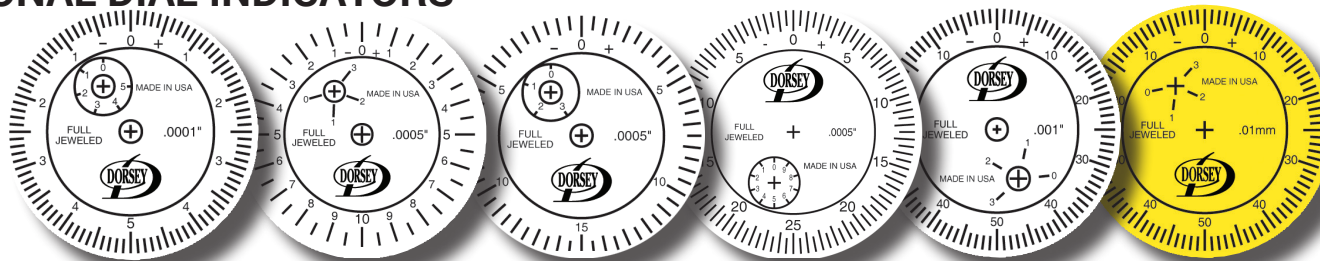

TRADITIONAL DIAL INDICATORS, GROUP 2-CONTINUED

MODEL	2DM005-002mm	2DM012-005mm	2DM5-01mm	2DM10-01mm	2DM25-01mm
Graduation	0.002mm	0.005mm	0.01mm	0.01mm	0.01mm
Total Travel	.5mm	1.25mm	5mm	10mm	25mm
Revolutions	2.5 Rev.	2.5 Rev.	5 Rev.	10 Rev.	25 Rev.
Travel/Rev.	0.200mm	0.50mm	1.0mm	1.0mm	1.0mm

BACK OPTIONS FOR GROUP 2

See page 14 for dial face options, 15 for accessories and contacts

GROUP 1 TRADITIONAL DIAL INDICATORS

MODEL	1DM025-01	1DM050-05	1DM075-05	1DM125-05	1DM250-10	1DM2-01mm
Graduation	.0001"	.0005"	.0005"	.0005"	.001"	0.01mm
Total Travel	.025"	.050"	.075"	.125"	.250"	2.5mm
Revolutions	2.5 Rev.	2.5 Rev.	2.5 Rev.	2.5 Rev.	2.5 Rev.	2.5 Rev.
Travel/Rev.	.010"	.020"	.030"	.050"	.100"	1.0mm