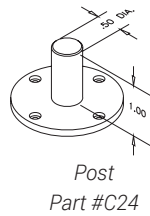

TRADITIONAL DIAL INDICATORS, GROUP 2-CONTINUED

MODEL	2DM005-002mm	2DM012-005mm	2DM5-01mm	2DM10-01mm	2DM25-01mm
Graduation	0.002mm	0.005mm	0.01mm	0.01mm	0.01mm
Total Travel	.5mm	1.25mm	5mm	10mm	25mm
Revolutions	2.5 Rev.	2.5 Rev.	5 Rev.	10 Rev.	25 Rev.
Travel/Rev.	0.200mm	0.50mm	1.0mm	1.0mm	1.0mm

BACK OPTIONS FOR GROUP 2

See page 14 for dial face options, 15 for accessories and contacts

GROUP 1 TRADITIONAL DIAL INDICATORS

MODEL	1DM025-01	1DM050-05	1DM075-05	1DM125-05	1DM250-10	1DM2-01mm
Graduation	.0001"	.0005"	.0005"	.0005"	.001"	0.01mm
Total Travel	.025"	.050"	.075"	.125"	.250"	2.5mm
Revolutions	2.5 Rev.	2.5 Rev.	2.5 Rev.	2.5 Rev.	2.5 Rev.	2.5 Rev.
Travel/Rev.	.010"	.020"	.030"	.050"	.100"	1.0mm