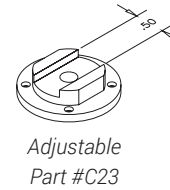

TRADITIONAL DIAL INDICATORS, GROUP 2-CONTINUED

MODEL	2DM005-002mm	2DM012-005mm	2DM5-01mm	2DM10-01mm	2DM25-01mm
Graduation	0.002mm	0.005mm	0.01mm	0.01mm	0.01mm
Total Travel	.5mm	1.25mm	5mm	10mm	25mm
Revolutions	2.5 Rev.	2.5 Rev.	5 Rev.	10 Rev.	25 Rev.
Travel/Rev.	0.200mm	0.50mm	1.0mm	1.0mm	1.0mm

BACK OPTIONS FOR GROUP 2

See page 14 for dial face options, 15 for accessories and contacts

GROUP 1 TRADITIONAL DIAL INDICATORS

MODEL	1DM025-01	1DM050-05	1DM075-05	1DM125-05	1DM250-10	1DM2-01mm
Graduation	.0001"	.0005"	.0005"	.0005"	.001"	0.01mm
Total Travel	.025"	.050"	.075"	.125"	.250"	2.5mm
Revolutions	2.5 Rev.	2.5 Rev.	2.5 Rev.	2.5 Rev.	2.5 Rev.	2.5 Rev.
Travel/Rev.	.010"	.020"	.030"	.050"	.100"	1.0mm