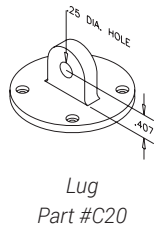

TRADITIONAL DIAL INDICATORS, GROUP 2-CONTINUED

MODEL	2DM005-002mm	2DM012-005mm	2DM5-01mm	2DM10-01mm	2DM25-01mm
Graduation	0.002mm	0.005mm	0.01mm	0.01mm	0.01mm
Total Travel	.5mm	1.25mm	5mm	10mm	25mm
Revolutions	2.5 Rev.	2.5 Rev.	5 Rev.	10 Rev.	25 Rev.
Travel/Rev.	0.200mm	0.50mm	1.0mm	1.0mm	1.0mm

BACK OPTIONS FOR GROUP 2

See page 14 for dial face options, 15 for accessories and contacts

GROUP 1 TRADITIONAL DIAL INDICATORS

MODEL	1DM025-01	1DM050-05	1DM075-05	1DM125-05	1DM250-10	1DM2-01mm
Graduation	.0001"	.0005"	.0005"	.0005"	.001"	0.01mm
Total Travel	.025"	.050"	.075"	.125"	.250"	2.5mm
Revolutions	2.5 Rev.	2.5 Rev.	2.5 Rev.	2.5 Rev.	2.5 Rev.	2.5 Rev.
Travel/Rev.	.010"	.020"	.030"	.050"	.100"	1.0mm