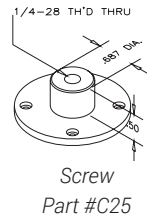

TRADITIONAL DIAL INDICATORS, GROUP 2-CONTINUED

MODEL	2DM005-002mm	2DM012-005mm	2DM5-01mm	2DM10-01mm	2DM25-01mm
Graduation	0.002mm	0.005mm	0.01mm	0.01mm	0.01mm
Total Travel	.5mm	1.25mm	5mm	10mm	25mm
Revolutions	2.5 Rev.	2.5 Rev.	5 Rev.	10 Rev.	25 Rev.
Travel/Rev.	0.200mm	0.50mm	1.0mm	1.0mm	1.0mm

BACK OPTIONS FOR GROUP 2

See page 14 for dial face options, 15 for accessories and contacts

GROUP 1 TRADITIONAL DIAL INDICATORS

MODEL	1DM025-01	1DM050-05	1DM075-05	1DM125-05	1DM250-10	1DM2-01mm
Graduation	.0001"	.0005"	.0005"	.0005"	.001"	0.01mm
Total Travel	.025"	.050"	.075"	.125"	.250"	2.5mm
Revolutions	2.5 Rev.	2.5 Rev.	2.5 Rev.	2.5 Rev.	2.5 Rev.	2.5 Rev.
Travel/Rev.	.010"	.020"	.030"	.050"	.100"	1.0mm