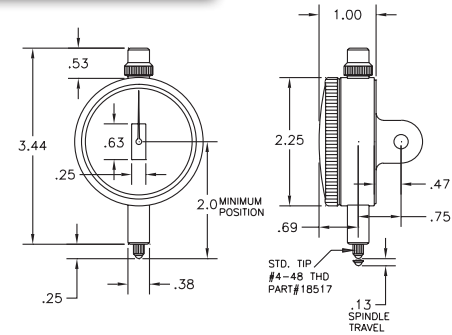

TRADITIONAL DIAL INDICATORS, GROUP 2-CONTINUED

MODEL	2DM005-002mm	2DM012-005mm	2DM5-01mm	2DM10-01mm	2DM25-01mm
Graduation	0.002mm	0.005mm	0.01mm	0.01mm	0.01mm
Total Travel	.5mm	1.25mm	5mm	10mm	25mm
Revolutions	2.5 Rev.	2.5 Rev.	5 Rev.	10 Rev.	25 Rev.
Travel/Rev.	0.200mm	0.50mm	1.0mm	1.0mm	1.0mm

BACK OPTIONS FOR GROUP 2

See page 14 for dial face options, 15 for accessories and contacts

GROUP 1 TRADITIONAL DIAL INDICATORS

MODEL	1DM025-01	1DM050-05	1DM075-05	1DM125-05	1DM250-10	1DM2-01mm
Graduation	.0001"	.0005"	.0005"	.0005"	.001"	0.01mm
Total Travel	.025"	.050"	.075"	.125"	.250"	2.5mm
Revolutions	2.5 Rev.	2.5 Rev.	2.5 Rev.	2.5 Rev.	2.5 Rev.	2.5 Rev.
Travel/Rev.	.010"	.020"	.030"	.050"	.100"	1.0mm